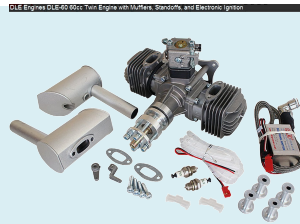

Food, Beverages & Free Parking

HOW MUCH:\$\$

Admission:

ADULT.....\$5.00

Women and Children.....\$1.00/ea (under 10 free)

Tables.....\$10.00

NOTE: Unpaid Reserved Tables must be claimed by 9:00 AM

Schedule: TIME