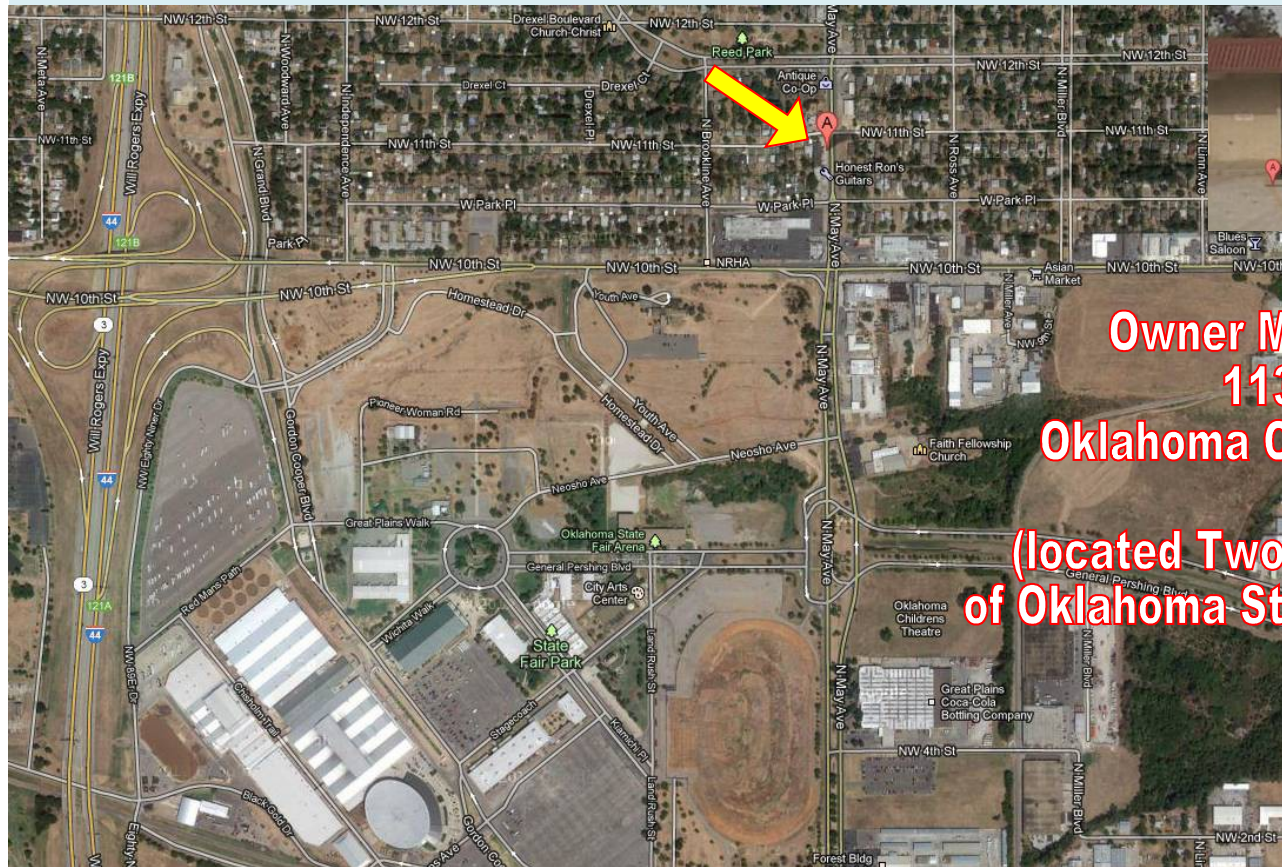

MIKE'S MODELS

Owner Mike McMurtry
1137 N. May Ave
Oklahoma City, Ok 73107
405-949-1049
(located Two Blocks North
of Oklahoma State Fair Park)

Competition RC Inc, 405-634-0809
100 Southeast 89th St, Oklahoma City, Ok
73149